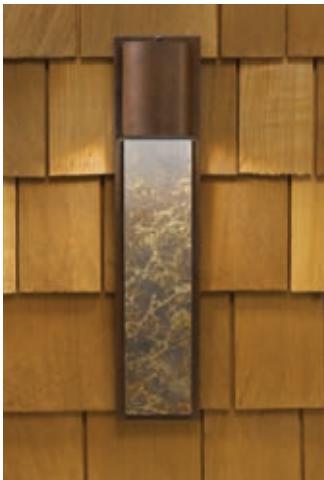

corinthian bronze finish
peruvian bronze finish
natural slate
die cast aluminum powder coated steel

New additions to this group are both ENERGY STAR® and Dark Sky Compliant. A clever mounting system allows the lanterns to be mounted on all types of siding including lap. Natural slate enhances the cutting edge design for a winning combination of form and function. A four step finishing process of powder coating, hand finishing and two coats of outdoor polyurethane assure its weather resistance and lasting beauty.

OLPL7100CB
Corinthian Bronze Finish
H: 23" W: 5" Ext: 3.375"
Mount to Top: 3.125"
Lamping: 1 - GU24 13 Watt max.
Self Ballasting Bulb Included
Dark Sky Compliant
Photocell Included
ADA Compliant