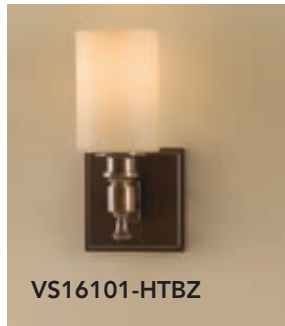

the sullivan collection

heritage bronze finish

F2496/6HTBZ

Heritage Bronze Finish
Creme Etch Glass
Height: 23" Diameter: 25"
Lamping: 6 - Medium 100 Watt max.

F2497/8HTBZ

Heritage Bronze Finish
Creme Etch Glass
Height: 25" Diameter: 34" x 25" Oval
Lamping: 8 - Medium 100 Watt max.

VS16101-HTBZ

Heritage Bronze Finish
Creme Etch Glass
Height: 9" Length: 5"
Extension: 5"
Lamping: 1 - Medium 100 Watt max.

VS16102-HTBZ

Heritage Bronze Finish
Creme Etch Glass
Height: 9" Length: 13"
Extension: 4"
Lamping: 2 - Medium 100 Watt max.
ADA Compliant

VS16103-HTBZ

Heritage Bronze Finish
Creme Etch Glass
Height: 9" Length: 24"
Extension: 5"
Lamping: 3 - Medium 100 Watt max.