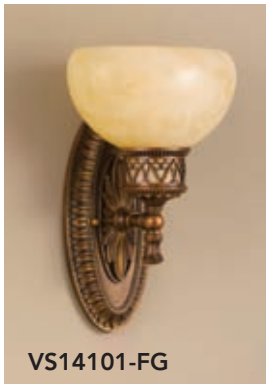

firenze gold finish

Firenze Gold Finish
Amber Alabaster Glass
Height: 35"
Diameter: 29"
Lamping: 5 - Medium 100w Max.

VS14101-FG

Firenze Gold Finish
Amber Alabaster Glass
Height: 14"
Width: 8"
Extension: 7"
Lamping: 1 - Medium 100w Max.

Firenze Gold Finish
Amber Alabaster Glass
Height: 11"
Width: 21"
Extension: 6"
Lamping: 2 - Medium 100w Max.

Firenze Gold Finish
Amber Alabaster Glass
Height: 11"
Width: 32"
Extension: 6"
Lamping: 3 - Medium 100w Max.