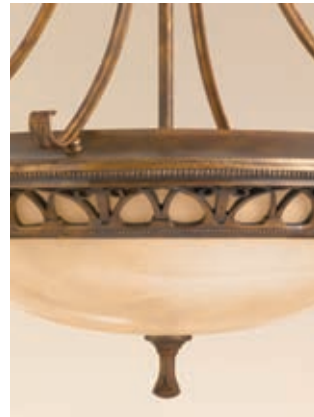

firenze gold finish

F2365/5FG

F2365/5FG

Firenze Gold Finish
Amber Alabaster Glass
Height: 35"
Diameter: 29"
Lamping: 5 - Medium 100w Max.

VS14101-FG

Firenze Gold Finish
Amber Alabaster Glass
Height: 14"
Width: 8"
Extension: 7"
Lamping: 1 - Medium 100w Max.

Firenze Gold Finish
Amber Alabaster Glass
Height: 11"
Width: 21"
Extension: 6"
Lamping: 2 - Medium 100w Max.

Firenze Gold Finish
Amber Alabaster Glass
Height: 11"
Width: 32"
Extension: 6"
Lamping: 3 - Medium 100w Max.