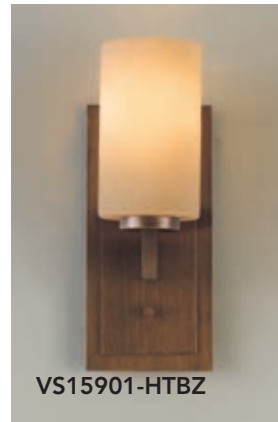

## F2489/3HTBZ

Heritage Bronze Finish  
Bark Textured Amber Etch Glass  
Height: 11" Diameter: 22"  
Adj. Height: 14" - 68"  
Lamping: 3 - Medium 100 Watt max.  
Includes: (4) 12" stems and (1) 6" stem.

## F2490/6+3HTBZ

Heritage Bronze Finish  
Bark Textured Amber Etch Glass  
Height: 29" Diameter: 29"  
Adj. Height: 32" - 86"  
Lamping: 9 - Medium 100 Watt max.  
Includes: (4) 12" stems and (1) 6" stem.

P1186HTBZ

**P1186HTBZ**

Heritage Bronze Finish  
Bark Textured Amber Etch Glass  
Height: 8" Diameter: 5"  
Adj. Height: 11" - 53"  
Lamping: 1 - Medium 100 Watt max.  
Includes: (3) 12" stems and (1) 6" stem.