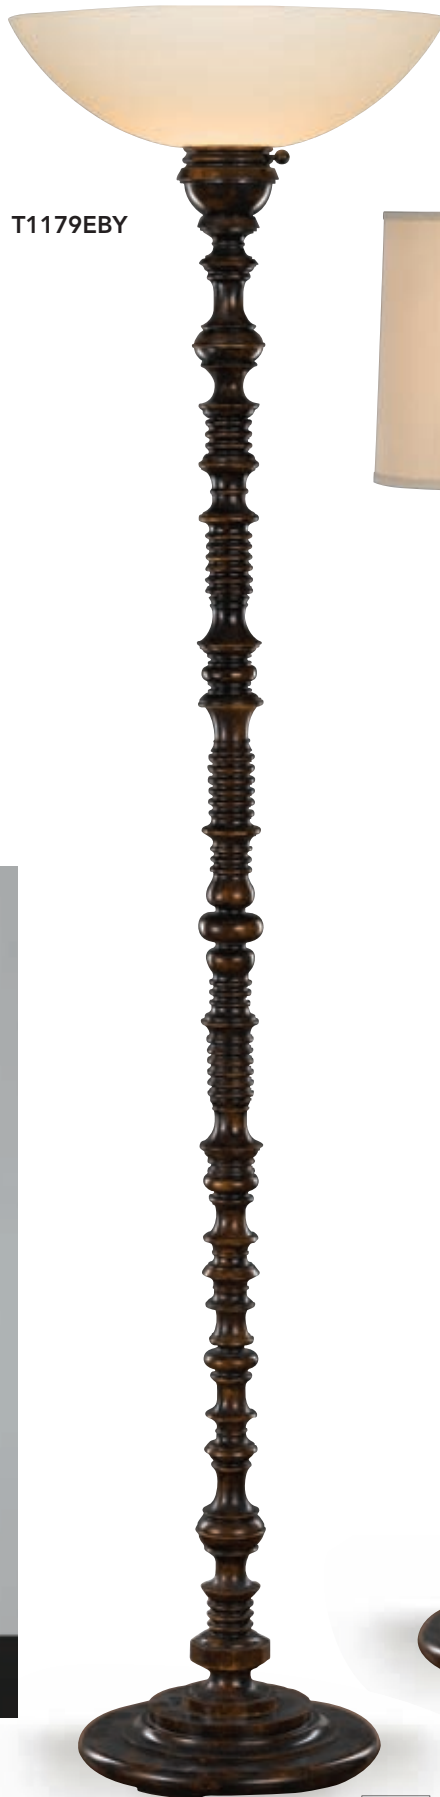

9765EBY

Ebony Finish
Eggshell Textured Linen Shade
Height: 33"
Shade Diameter: 12"
Lamping: 1 - 3 Way Medium 150 Watt max.

FL6239EBY

Ebony Finish
Putty Finish Shantung Shade
Height: 61"
Shade Diameter: 17"
Lamping: 1 - 3 Way Medium 150 Watt max.

T1179EBY

Ebony Finish
Cream Etched Finish Glass
Height: 74"
Shade Diameter: 18"
Lamping: 1 - 3 Way Medium 150 Watt max.

T1179EBY

FL6239EBY