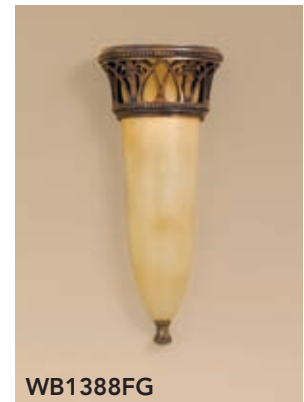

the barnard collection

firenze gold finish

Classic European Antique open-work and Amber Alabaster glass shades will cast a warm glow. Custom scalloped tubing and overlapping bead work add depth and detail. Open cage chandelier's round out this group to help complete a home's look with stylish coordination.

F2366/6+2FG

Firenze Gold Finish
Amber Alabaster Glass

Height: 35"

Diameter: 39"

Lamping: 6 - Medium 100w Max.
2 - Candelabra 60w Max.

F2466/5+2FG

Firenze Gold Finish
Amber Alabaster Glass

Height: 30"

Diameter: 33"

Lamping: 5 - Candelabra G 16-1/2 60w Max.
2 - Candelabra 60w Max.

WB1388FG

Firenze Gold Finish
Amber Alabaster Glass

Height: 16"

Width: 7"

Extension: 4"
Lamping: 1 - T-10 60w Max.
ADA Compliant

WB1388FG