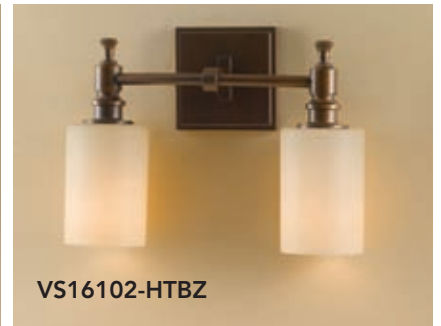

VS16102-HTBZ

Heritage Bronze Finish
Creme Etch Glass
Height: 9" Length: 13"
Extension: 4"
Lamping: 2 - Medium 100 Watt max.
ADA Compliant