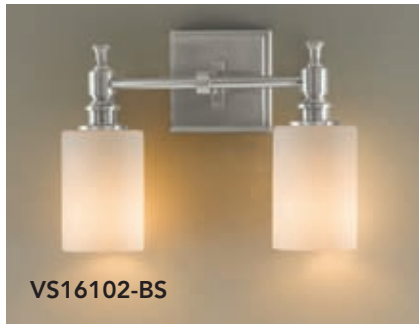

VS16101-BS

Brushed Steel Finish
White Opal Etch Glass
Height: 9" Length: 5"
Extension: 5"
Lamping: 1 - Medium 100 Watt max.

VS16102-BS

Brushed Steel Finish
White Opal Etch Glass
Height: 9" Length: 13"
Extension: 4"
Lamping: 2 - Medium 100 Watt max.
ADA Compliant