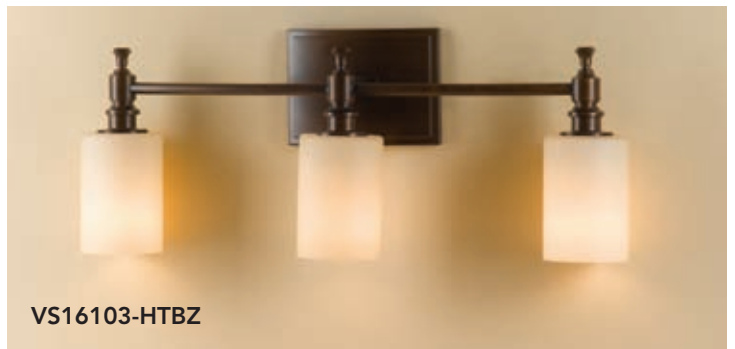

VS16101-HTBZ

VS16102-HTBZ

VS16103-HTBZ

VS16103-HTBZ

Heritage Bronze Finish
Creme Etch Glass
Height: 9" Length: 24"
Extension: 5"
Lamping: 3 - Medium 100 Watt max.