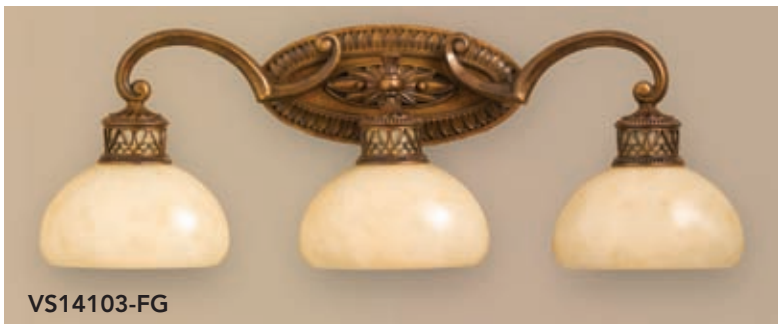

**VS14103-FG**

Firenze Gold Finish  
Amber Alabaster Glass  
Height: 11"  
Width: 32"  
Extension: 6"  
Lamping: 3 - Medium 100w Max.

VS14101-FG

VS14102-FG

VS14103-FG

F2263/6FG

MR1088FG

FM297FG