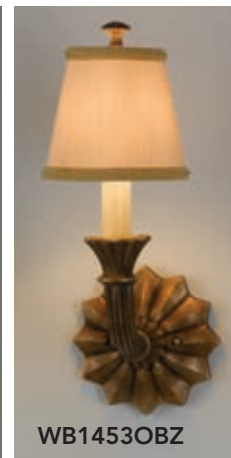

WB1454OBZ

WB1453OBZ

F2483/6+3+3OBZ

Oxidized Bronze Finish
French Creme Linen Shades
Frosted Amber Glass
Height: 43" Diameter: 39"
Lamping: 9 - Candelabra 60 Watt max.
3 - Candelabra 60 Watt max.

WB1453OBZ

Oxidized Bronze Finish
French Creme Linen Shade
Height: 16" Width: 6"
Extension: 9"
Lamping: 1 - Candelabra 60 Watt max.

WB1454OBZ

Oxidized Bronze Finish
French Creme Linen Shades
Height: 17" Width: 14"
Extension: 7"
Lamping: 2 - Candelabra 60 Watt max.