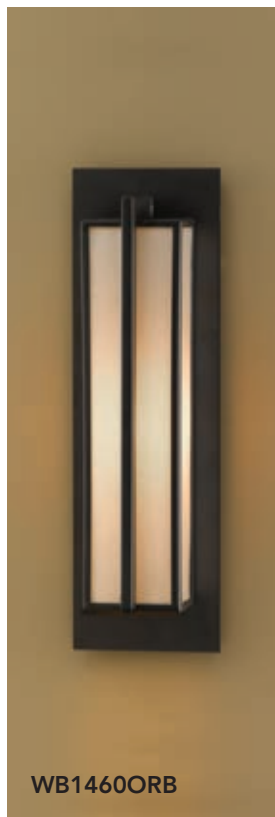

P1152ORB

WB1460ORB