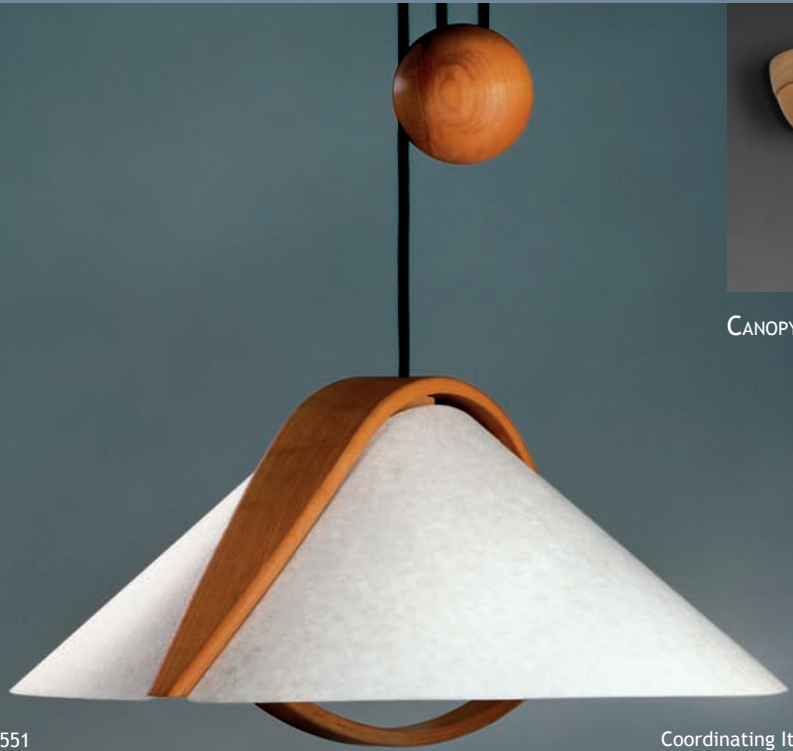

DOM-
DOMUS™

CANOPY FOR DOM-8551

Shown: DOM-8551
Note: Adjustable pull-down fixture
Includes matching wood canopy
and 8 ft. black cord only

Coordinating Items:
Wall Sconces: Pages 110 - 111
Semi-Flush: Page 291
Portables: Page 337