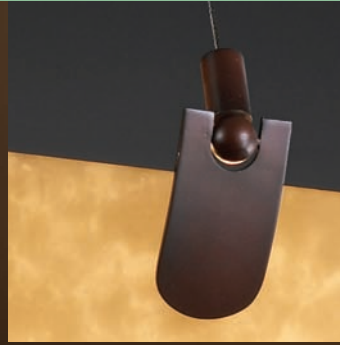

PENDANT BOWLS: SQUARE & ROUND w/ U-CLIPS

U-Clip