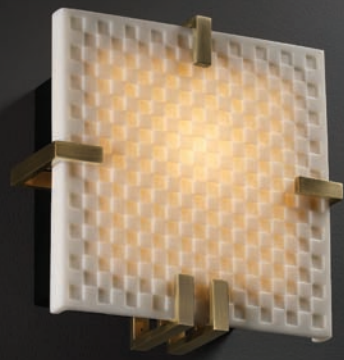

Shown: PNA-5550-CHKR-ABRS

ADA