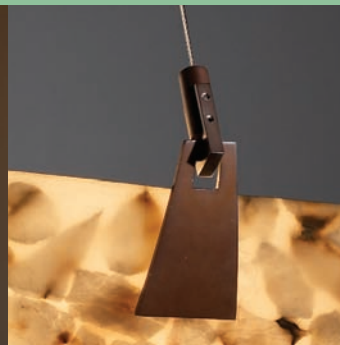

PENDANT BOWLS: SQUARE & ROUND W/ TAPERED CLIPS

Tapered Clip