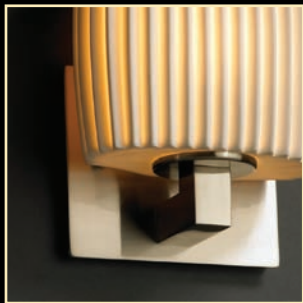

MODULAR FAMILY