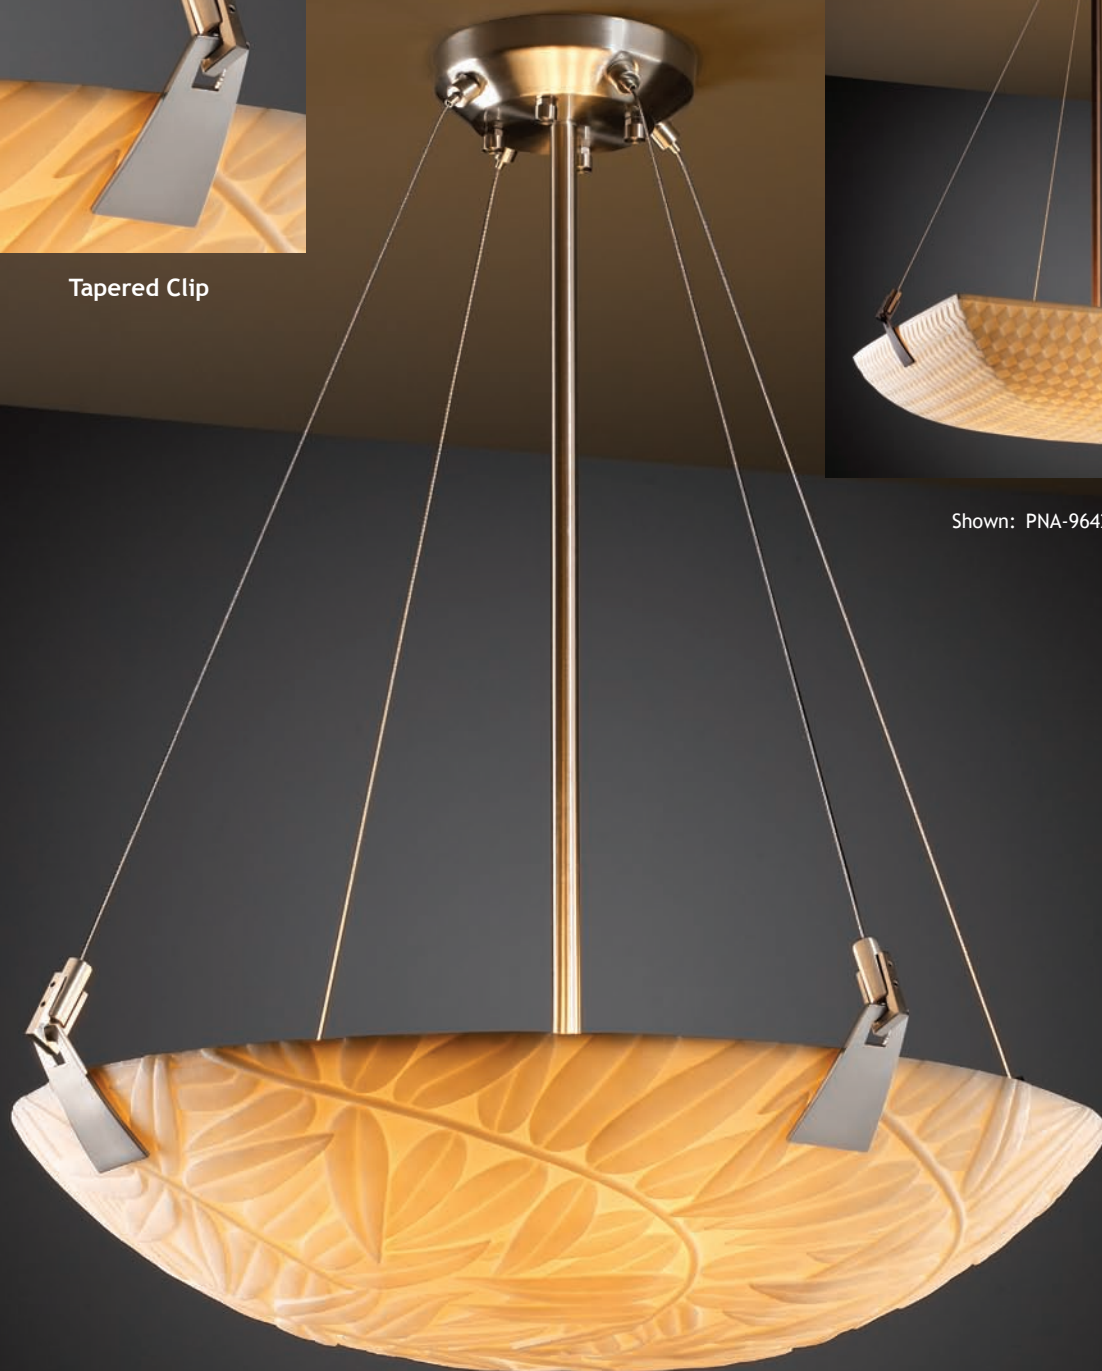

Shown: PNA-9642-35-BMBO-NCKL

Available for
18" & 24" Bowls only

Item No.	PENDANTS Description	Size (Canopy)	Custom OAH	Incandescent	Fluorescent	Metal Finishes	Approx. Weight	NOTES*
9641	18" Bowl w/ TAPERED CLIPS	21" x 21" x 24" OAH (2" H x 6" Dia.)	Min. 18" Max 48"	(3) 75W A-19 Max	(3) 18W GU24 Max	DBRZ, MBLK, NCKL	35 lbs.	M, N, R, U
9642	24" Bowl w/ TAPERED CLIPS	27" x 27" x 30" OAH (2" H x 6" Dia.)	Min. 24" Max 72"	(6) 75W A-19 Max	(6) 18W GU24 Max	DBRZ, MBLK, NCKL	45 lbs.	M, N, O, R, U
9644	36" Bowl w/ TAPERED CLIPS	39" x 39" x 48" OAH (2" H x 8.5" Dia.)	Min. 36" Max 96"	(8) 75W A-19 Max	(8) 18W GU24 Max	DBRZ, MBLK, NCKL	110 lbs.	M, N, O, P, R
9647	48" Bowl w/ TAPERED CLIPS	51" x 51" x 60" OAH (2" H x 8.5" Dia.)	Min. 54" Max 132"	(8) 75W A-19 Max	(8) 18W GU24 Max	DBRZ, MBLK, NCKL	180 lbs.	M, N, O, P, R
9649	60" Bowl w/ TAPERED CLIPS	63" x 63" x 72" OAH (2" H x 8.5" Dia.)	Min. 66" Max 132"	(12) 75W A-19 Max	(12) 18W GU24 Max	DBRZ, MBLK, NCKL	220 lbs.	M, N, O, P, T

* To see NOTES, refer to back cover foldout.