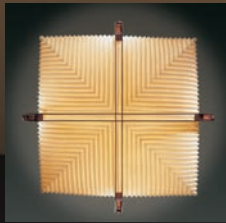

Bottom View w/
Square Bowl