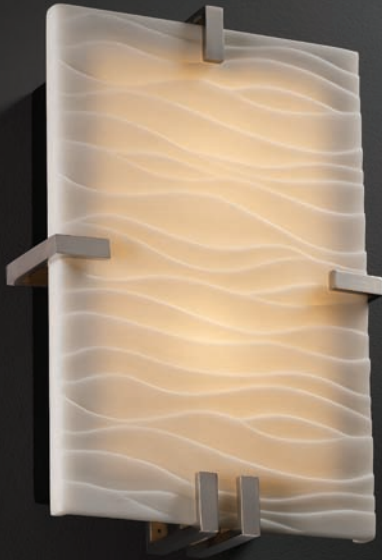

ADA WALL SCONCES: *CLIPS FAMILY*

ADA

Shown: PNA-5551-WAVE-NCKL

ADA