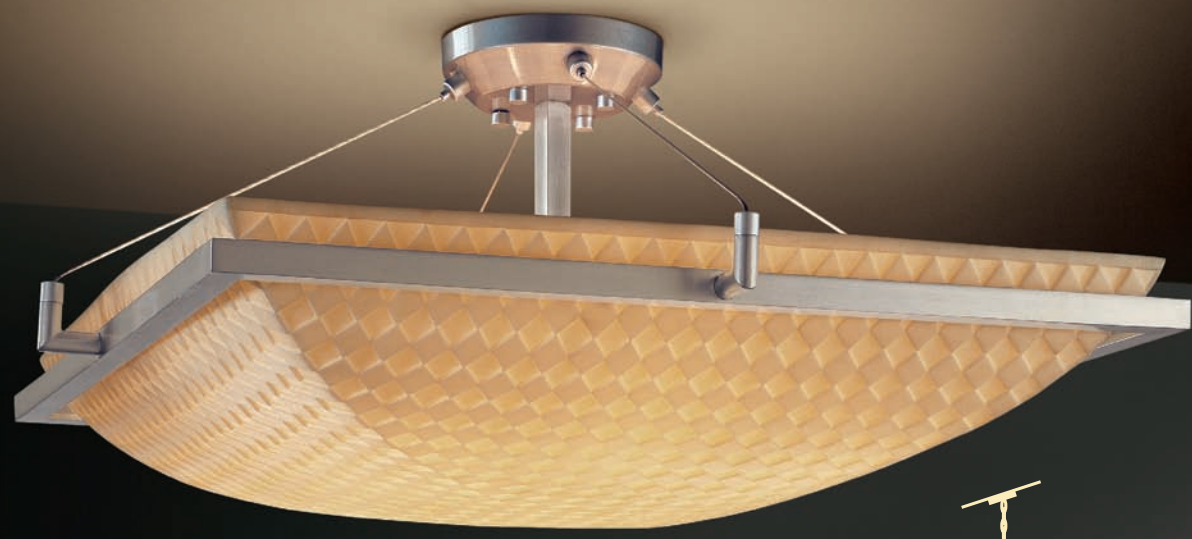

OPTIONS

COLLECTIONS

SEMI-FLUSH BOWLS: SQUARE w/ RING

PNA-
PORCELINA™
(Faux Porcelain)

SHADE SHAPE
SQUARE BOWL

SQUARE
(-25)

SIZES

18" Sq.	36" Sq.
24" Sq.	48" Sq.

IMPRESSIONS

-CHKR	-WAVE
-PLET	-WFAL
-SAWT	

SPECIAL NOTES

18" Sq.	24" Sq.
• 4 Cables	
36" Sq.	48" Sq.
• 8 Cables	

SLOPING CEILING
KIT OPTION
(-SLOPE)

SEE PAGE 292

SIZES

18" Sq.	24" Sq.

Shown: PNA-9782-25-CHKR-NCKL