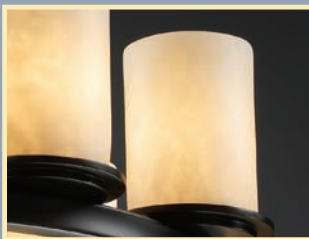

Clouds™
(CLD-)
Composition of
Neutral Colors

Page 6