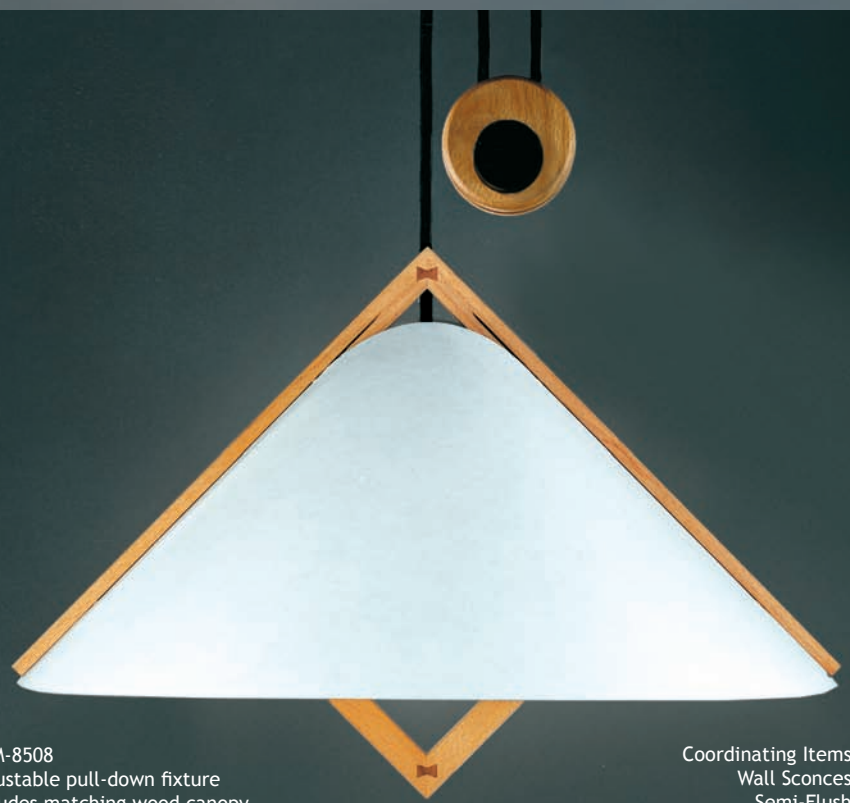

Shown: DOM-8508
Note: Adjustable pull-down fixture
Includes matching wood canopy
and 8 ft. black cord only

Coordinating Items:
Wall Sconces: Pages 110 - 111
Semi-Flush: Page 291
Portables: Page 337

Item No.	PENDANTS Description	Size (Canopy)	Incandescent	Fluorescent	Metal Finishes	NOTES*
8508	KONUS - Beech Wood Pull-Down Pendant	14" H x 21" Dia. (.75" H x 4.5" Dia.)	(1) 100W A-19 Max	Not Available	No Metal	X
8551	ARTA - Alder Wood Pull-Down Pendant	10" H x 22" Dia. (2.5" H x 4.25" Dia.)	(2) 75W A-19 Max	Not Available	No Metal	X

* To see NOTES, refer to back cover foldout.