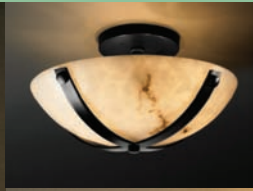

Shown: FAL-8760-35-MBLK