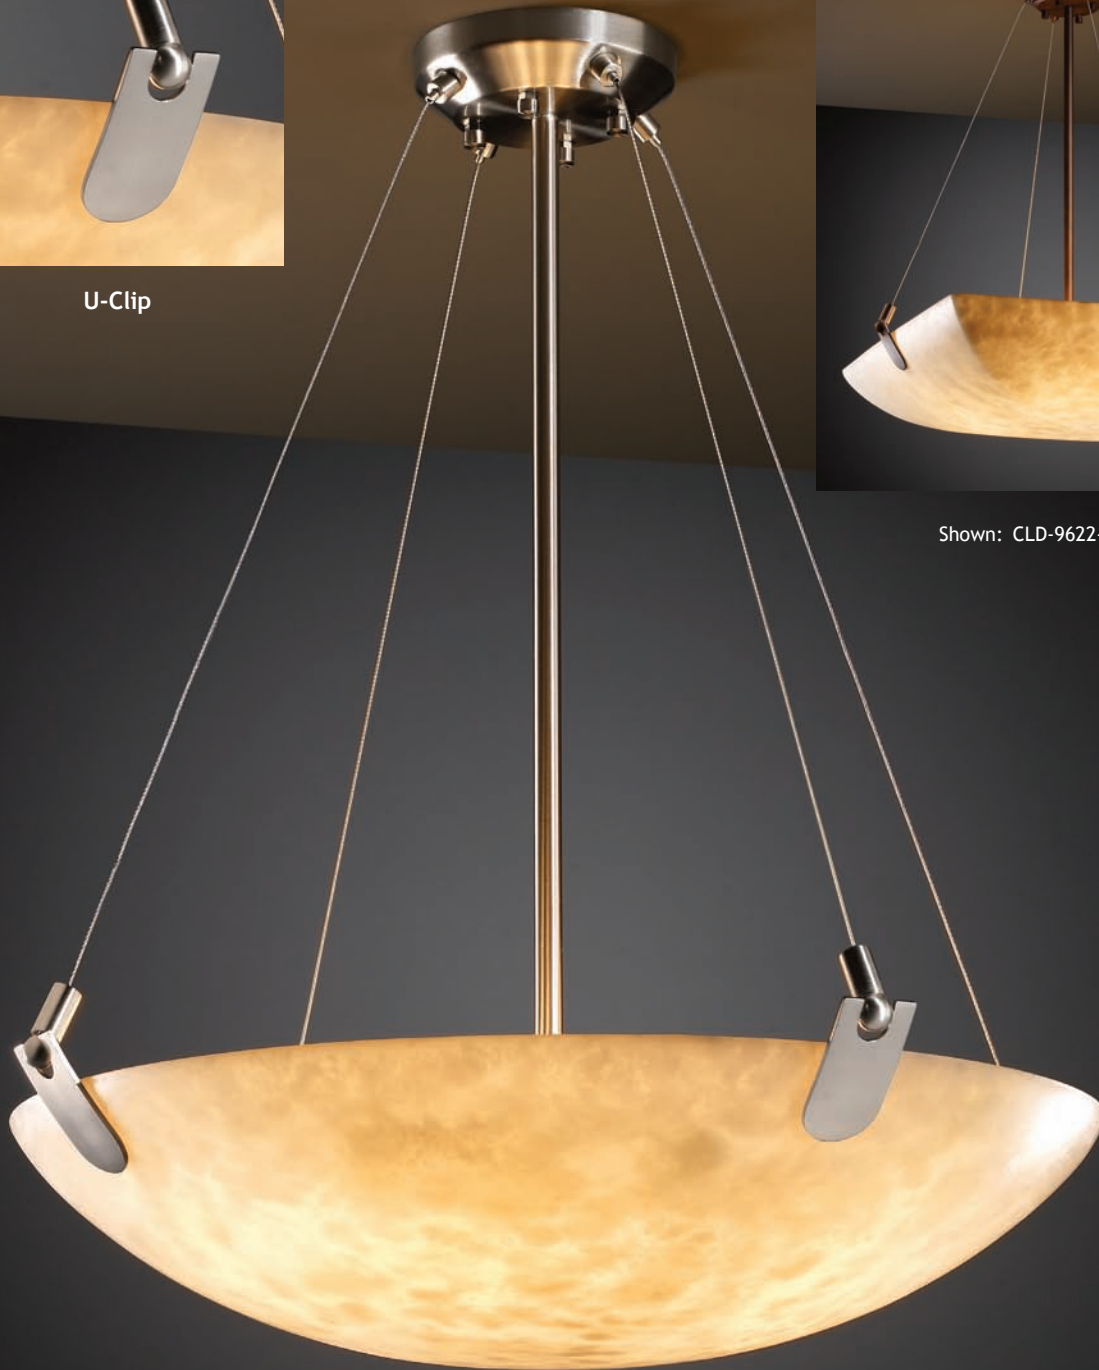

# PENDANT BOWLS: SQUARE & ROUND w/ U-CLIPS

U-Clip

Shown: CLD-9622-25-DBRZ

Shown: CLD-9622-35-NCKL

Available for  
18" & 24" Bowls only

Item No.	PENDANTS Description	Size (Canopy)	Custom OAH	Incandescent	Fluorescent	Metal Finishes	Approx. Weight	NOTES*
9621	18" Bowl w/ U-CLIPS	21" x 21" x 24" OAH (2" H x 6" Dia.)	Min. 18" Max 48"	(3) 75W A-19 Max	(3) 18W GU24 Max	DBRZ, MBLK, NCKL	35 lbs.	M, N, R, U
9622	24" Bowl w/ U-CLIPS	27" x 27" x 30" OAH (2" H x 6" Dia.)	Min. 24" Max 72"	(6) 75W A-19 Max	(6) 18W GU24 Max	DBRZ, MBLK, NCKL	45 lbs.	M, N, O, R, U
9624	36" Bowl w/ U-CLIPS	39" x 39" x 48" OAH (2" H x 8.5" Dia.)	Min. 36" Max 96"	(8) 75W A-19 Max	(8) 18W GU24 Max	DBRZ, MBLK, NCKL	110 lbs.	M, N, O, P, R
9627	48" Bowl w/ U-CLIPS	51" x 51" x 60" OAH (2" H x 8.5" Dia.)	Min. 54" Max 132"	(8) 75W A-19 Max	(8) 18W GU24 Max	DBRZ, MBLK, NCKL	180 lbs.	M, N, O, P, R
9629	60" Bowl w/ U-CLIPS	63" x 63" x 72" OAH (2" H x 8.5" Dia.)	Min. 66" Max 132"	(12) 75W A-19 Max	(12) 18W GU24 Max	DBRZ, MBLK, NCKL	220 lbs.	M, N, O, P, T