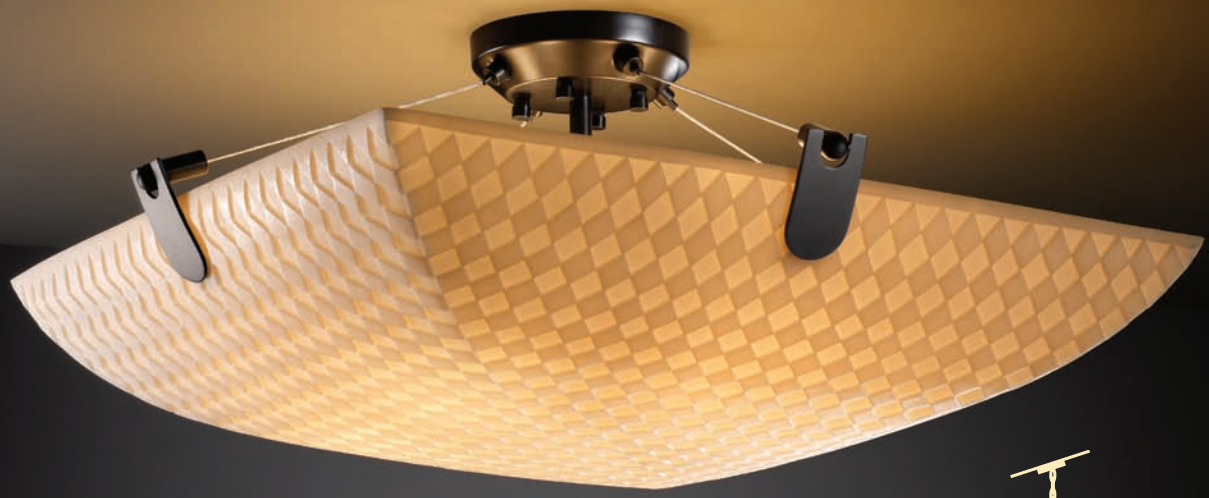

Shown: PNA-9612-25-CHKR-MBLK

Available for
18" & 24" Bowls only

Item No.	SEMI-FLUSH Description	Size (Canopy)	Custom OAH	Incandescent	Fluorescent	Metal Finishes	Approx. Weight	NOTES*
9611	18" Bowl w/ U-CLIPS	21" x 21" x 12" OAH (6" Dia. x 2" H)	Min. 12" Max. 16"	(3) 75W A-19 Max	(3) 18W GU24 Max	DBRZ, MBLK NCKL	35 lbs.	M, N, R, U
9612	24" Bowl w/ U-CLIPS	27" x 27" x 12" OAH (6" Dia. x 2" H)	Min. 12" Max. 20"	(6) 75W A-19 Max	(6) 18W GU24 Max	DBRZ, MBLK NCKL	45 lbs.	M, N, O, R, U
9614	36" Bowl w/ U-CLIPS	39" x 39" x 18" OAH (8.5" Dia. x 2" H)	Min. 18" Max. 30"	(8) 75W A-19 Max	(8) 18W GU24 Max	DBRZ, MBLK NCKL	110 lbs.	M, N, O, P, R
9617	48" Bowl w/ U-CLIPS	51" x 51" x 24" OAH (8.5" Dia. x 2" H)	Min. 24" Max. 48"	(8) 75W A-19 Max	(8) 18W GU24 Max	DBRZ, MBLK NCKL	180 lbs.	M, N, O, P, R
9619	60" Round Bowl w/ U-CLIPS	63" x 63" x 30" OAH (8.5" Dia. x 2" H)	Min. 30" Max. 60"	(12) 75W A-19 Max	(12) 18W GU24 Max	DBRZ, MBLK NCKL	220 lbs.	M, N, O, P, T

* To see NOTES, refer to back cover foldout.