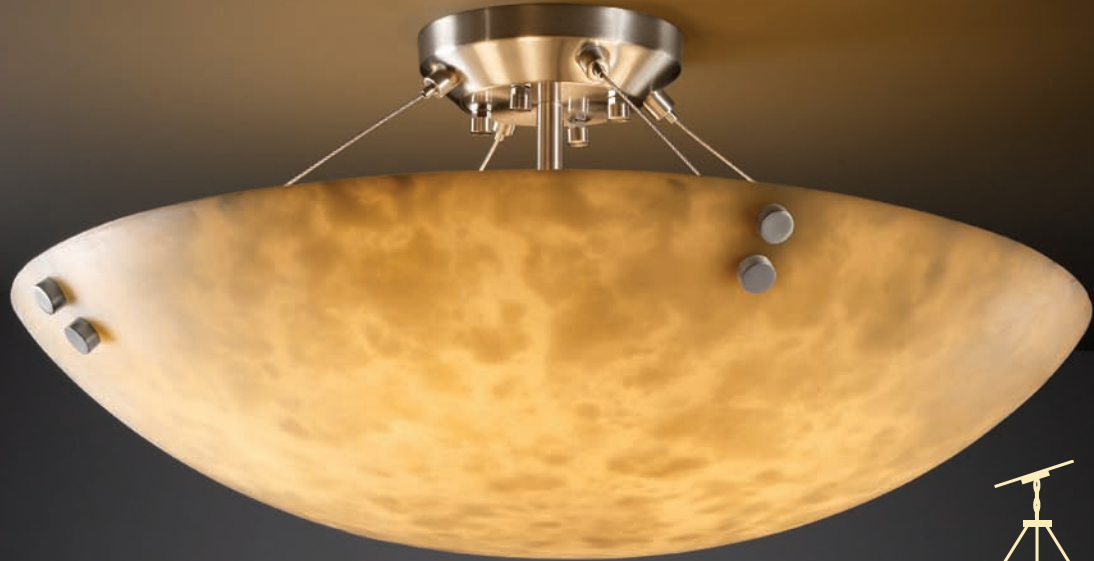

OPTIONS

COLLECTIONS

ALR-
ALABASTER ROCKS!™
Pgs. 264 - 265

CLD-
CLOUDS™
Pgs. 250 - 251

FAL-
LUMENARIA™
(Faux Alabaster)
Pgs. 236 - 237

SEMI-FLUSH BOWLS: SQUARE & ROUND w/ FINIALS

Shown: CLD-9652-35-NCKL-F1

Available for
18" & 24" Bowls only