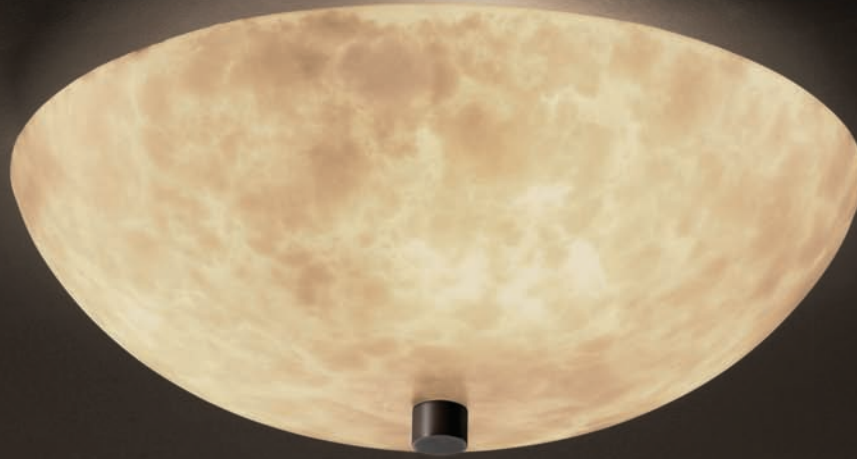

SEMI-FLUSH BOWLS: *ROUND WI FLUORESCENT LAMPING*

Shown: CLD-9671-35-DBRZ
Note: (3) 13W GU24 lamps included