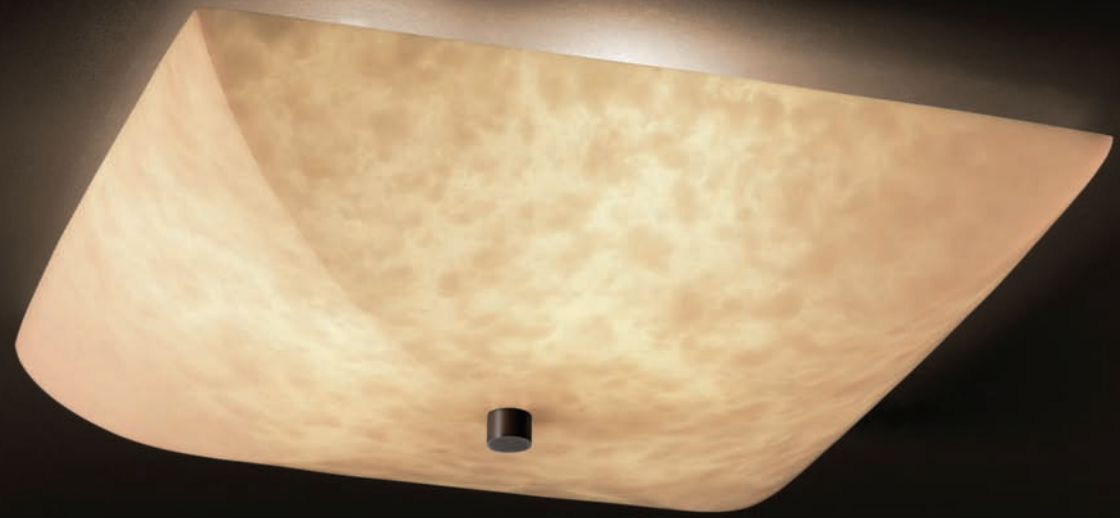

Shown: CLD-9672-25-DBRZ
Note: (6) 13W GU24 lamps included

Item No.	SEMI-FLUSH Description	Size (Canopy)	Custom OAH	Incandescent	Fluorescent	Metal Finishes	Approx. Weight	NOTES*
9671	18" Bowl	18" x 18" x 7" OAH (.75" H x 5" Dia.)	Not Available	Not Available	(3) 18W GU24 Max	ABRS, CROM, DBRZ, MBLK, NCKL		
9672	24" Bowl	24" x 24" x 7" OAH (.75" H x 5" Dia.)	Not Available	Not Available	(6) 18W GU24 Max	ABRS, CROM, DBRZ, MBLK, NCKL		

* To see NOTES, refer to back cover foldout.