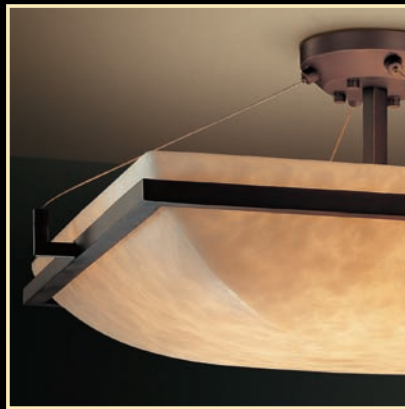

SQUARE W/ RING