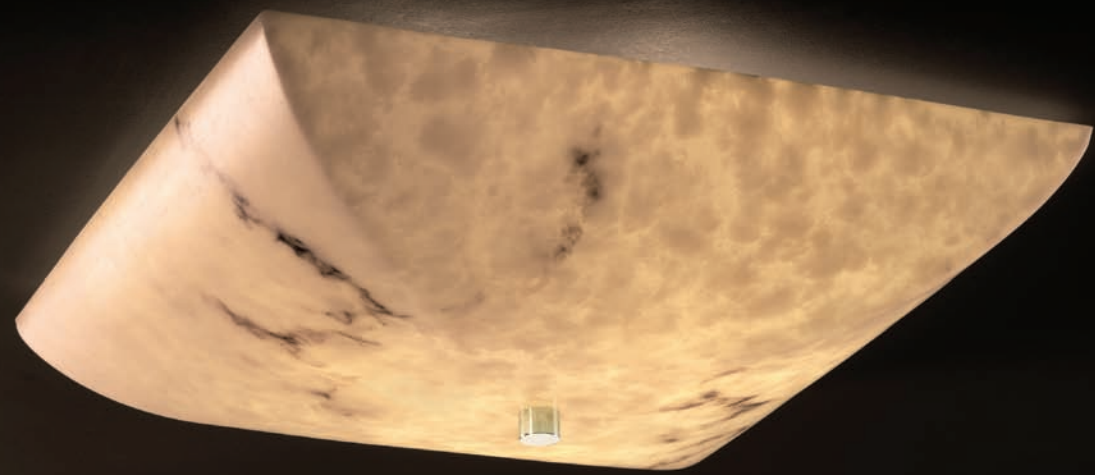

Shown: FAL-9672-25-CROM
Note: (6) 13W GU24 lamps included

Item No.	SEMI-FLUSH Description	Size (Canopy)	Custom OAH	Incandescent	Fluorescent	Metal Finishes	Approx. Weight	NOTES*
9671	18" Bowl	18" x 18" x 7" OAH (.75" H x 5" Dia.)	Not Available	Not Available	(3) 18W GU24 Max	ABRS, CROM, DBRZ, MBLK, NCKL		
9672	24" Bowl	24" x 24" x 7" OAH (.75" H x 5" Dia.)	Not Available	Not Available	(6) 18W GU24 Max	ABRS, CROM, DBRZ, MBLK, NCKL		

* To see NOTES, refer to back cover foldout.