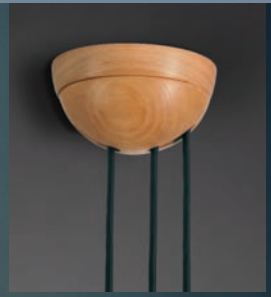

DOM-
DOMUS™

CANOPY FOR DOM-8551

Shown: DOM-8551
Note: Adjustable pull-down fixture
Includes matching wood canopy
and 8 ft. black cord only

Coordinating Items:
Wall Sconces: Pages 110 - 111
Semi-Flush: Page 291
Portables: Page 337