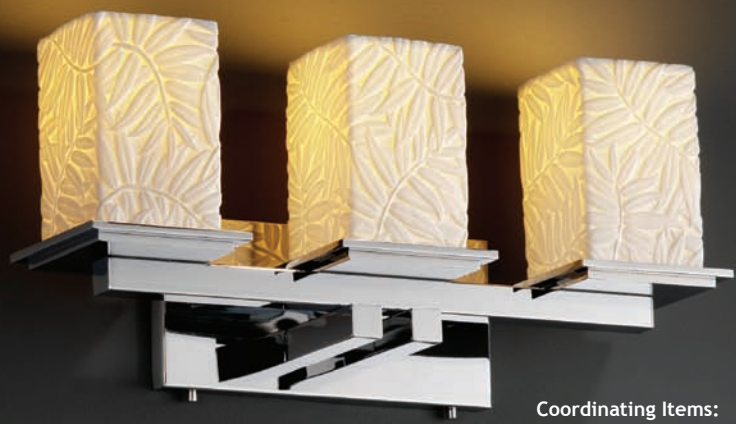

Shown: POR-8672-15-LEAF-DBRZ

Shown: POR-8673-15-BMBO-CROM

Coordinating Items:
Wall Sconces: Pages 84 - 85
Chandeliers: Pages 192 - 197
Portables: Pages 332 - 333