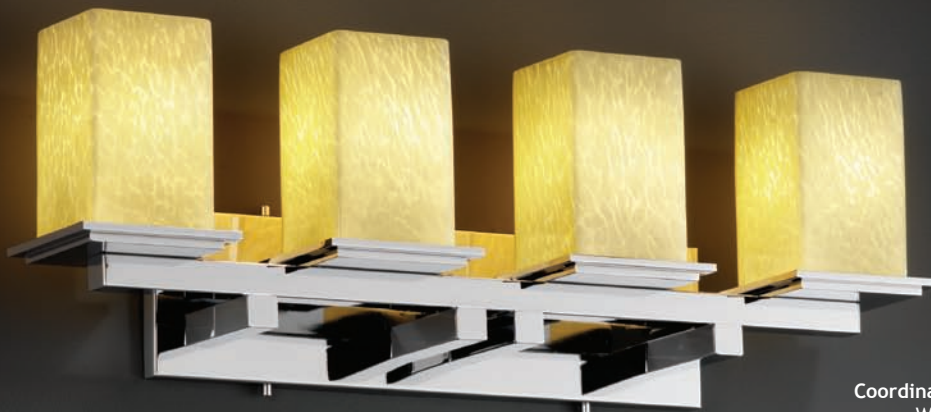

Shown: FSN-8674-15-DROP-CROM

Coordinating Items:
Wall Sconces: Pages 58 - 59
Chandeliers: Pages 166 - 171
Portables: Pages 328- 329

Item No.	BATH BARS Description	Size (MC = Mounting Center)	Incandescent**	Fluorescent**	Metal Finishes	NOTES*
8672	MONTANA 2-Light	9.75" H x 13.25" W x 6.5" Proj. (MC 7.25" Up; 2.5" Down)	(2) 100W A-19 Max	(2) 18W GU24 Max	CROM, DBRZ, MBLK, NCKL	G
8673	MONTANA 3-Light	9.75" H x 21.25" W x 6.5" Proj. (MC 7.25" Up; 2.5" Down)	(3) 100W A-19 Max	(3) 18W GU24 Max	CROM, DBRZ, MBLK, NCKL	G
8674	MONTANA 4-Light	9.75" H x 29.25" W x 6.5" Proj. (MC 7.25" Up; 2.5" Down)	(4) 100W A-19 Max	(4) 18W GU24 Max	CROM, DBRZ, MBLK, NCKL	G

* To see NOTES, refer to back cover foldout. ** Lamping shown for FSN glass shade. See Page 120 for resin shade lamping.