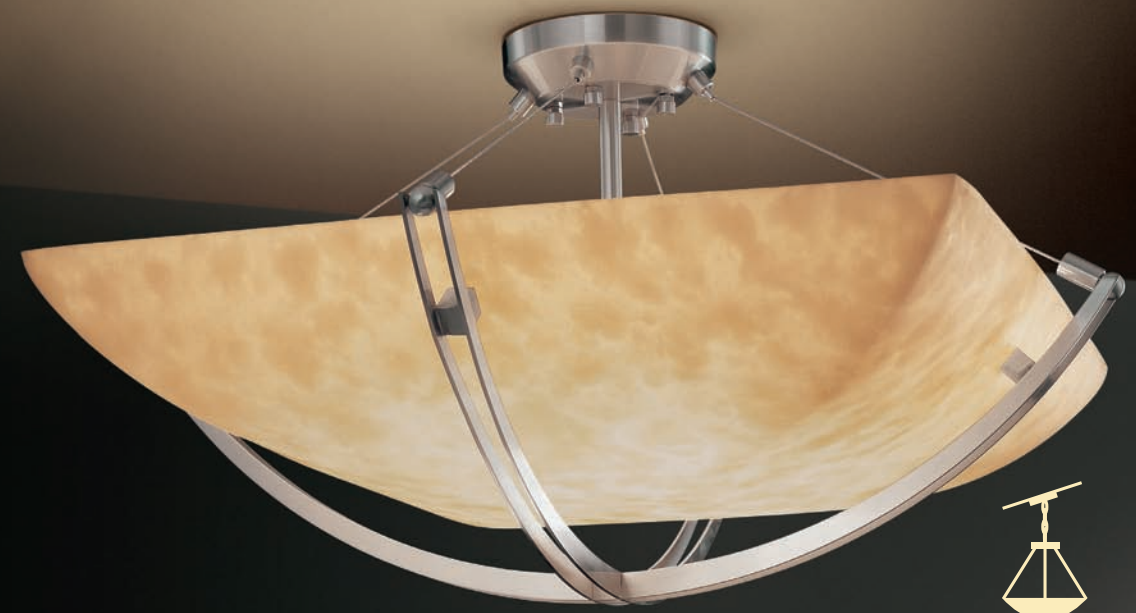

Shown: CLD-9712-25-NCKL

Available for
18" & 24" Bowls only

Item No.	SEMI-FLUSH Description	Size (Canopy)	Custom OAH	Incandescent	Fluorescent	Metal Finishes	Approx. Weight	NOTES*
9711	18" Bowl w/ CROSSBAR	22" x 22" x 12" OAH (2" H x 6" Dia.)	Min. 12" Max 16"	(3) 75W A-19 Max	(3) 18W GU24 Max	DBRZ, MBLK, NCKL	35 lbs.	M, N, R, U
9712	24" Bowl w/ CROSSBAR	31" x 31" x 12" OAH (2" H x 6" Dia.)	Min. 12" Max 20"	(6) 75W A-19 Max	(6) 18W GU24 Max	DBRZ, MBLK, NCKL	45 lbs.	M, N, O, R, U
9714	36" Bowl w/ CROSSBAR	45" x 45" x 18" OAH (2" H x 8.5" Dia.)	Min. 18" Max 30"	(8) 75W A-19 Max	(8) 18W GU24 Max	DBRZ, MBLK	110 lbs.	M, N, O, P, R
9717	48" Bowl w/ CROSSBAR	58" x 58" x 24" OAH (2" H x 8.5" Dia.)	Min. 24" Max 48"	(8) 75W A-19 Max	(8) 18W GU24 Max	DBRZ, MBLK	180 lbs.	M, N, O, P, R
9719	60" Bowl w/ CROSSBAR	72" x 72" x 30" OAH (2" H x 8.5" Dia.)	Min. 30" Max 60"	(12) 75W A-19 Max	(12) 18W GU24 Max	DBRZ, MBLK	220 lbs.	M, N, O, P, R

* To see NOTES, refer to back cover foldout.