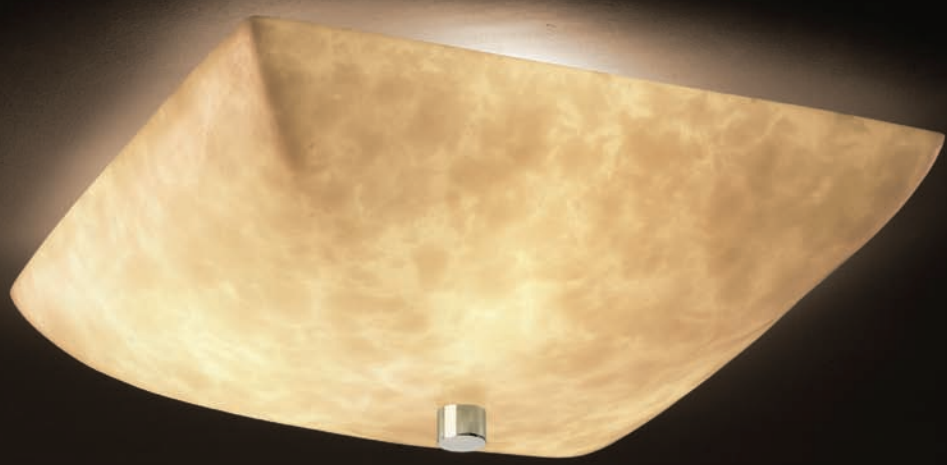

OPTIONS

COLLECTIONS

ALR-
ALABASTER ROCKS™
Pgs. 254 - 255

CLD-
CLOUDS™
Pgs. 240 - 241

FAL-
LUMENARIA™
(Faux Alabaster)
Pgs. 226 - 227

SHADE SHAPE
SQUARE BOWL

SQUARE
(-25)

SIZES

18" Sq. | 24" Sq.

SHADE SHAPE
ROUND BOWL

ROUND
(-35)

SIZES

18" Dia. | 24" Dia.

SEMI-FLUSH BOWLS: SQUARE W/ FLUORESCENT LAMPING

Shown: CLD-9671-25-CROM
Note: (3) 13W GU24 lamps included