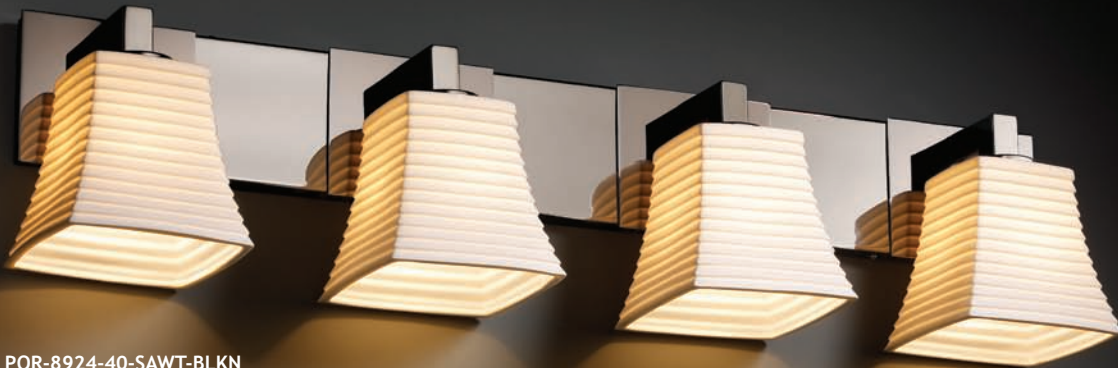

Shown: **POR-8924-40-SAWT-BLKN**
Size: 7.75" H x 35.5" W x 6" Proj.
MC: 5.25" Up; 2.5" Down
Note: For halogen lamping setup
see Page 138

Coordinating Items:
Wall Sconces: Pages 88 - 91
Chandeliers: Pages 200 - 205

Item No.	BATH BARS Description	Size (MC = Mounting Center)	Incandescent	Fluorescent	Metal Finishes	NOTES*
8922	MODULAR 2-Light	7.75" H x 15" W x 5.25" Proj. (MC 5.25" Up; 2.5" Down)	(2) 100W A-19 Max	(2) 18W GU24 Max	ABRS, BLKN, CROM, DBRZ, MBLK, NCKL	G
8923	MODULAR 3-Light	7.75" H x 27" W x 5.25" Proj. (MC 5.25" Up; 2.5" Down)	(3) 100W A-19 Max	(3) 18W GU24 Max	ABRS, BLKN, CROM, DBRZ, MBLK, NCKL	G
8924	MODULAR 4-Light	7.75" H x 35.25" W x 5.25" Proj. (MC 5.25" Up; 2.5" Down)	(4) 100W A-19 Max	(4) 18W GU24 Max	ABRS, BLKN, CROM, DBRZ, MBLK, NCKL	G

*To see NOTES, refer to back cover foldout. **Cylinder shade (-10) used for fixture dimensions.