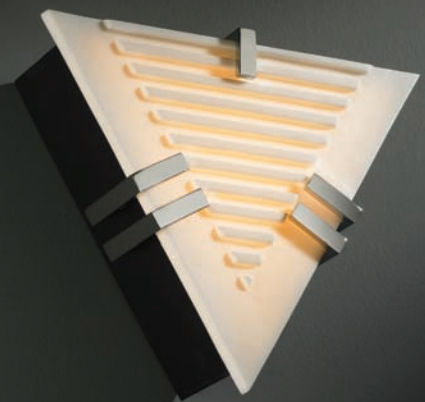

ADA

Shown: PNA-5550-CHKR-ABRS

ADA

Shown: PNA-5552-WAVE-BLKN

Note: (1) 13W GU24 lamp included

ADA

Shown: PNA-5552-SLAT-CROM

Item No.	WALL SCONCES Description	Size (MC = Mounting Center)	Incandescent	Fluorescent	Metal Finishes	NOTES*
5550	CLIPS ADA Square	8.5" H x 8.5" W x 4" Proj. (MC 4.25" )	Not Available	(1) 18W GU24 Max	ABRS, BLKN, CROM, DBRZ, MBLK, NCKL	
5552	CLIPS ADA Triangle	9" H x 10" W x 4" Proj. (MC 3.25" )	Not Available	(1) 18W GU24 Max	ABRS, BLKN, CROM, DBRZ, MBLK, NCKL	