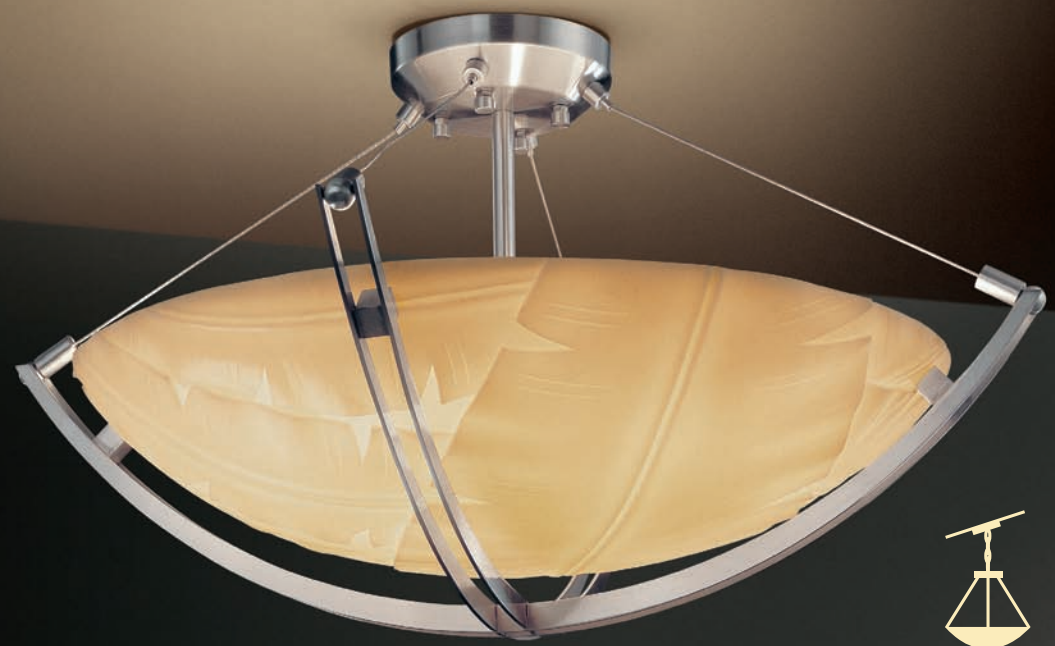

OPTIONS COLLECTIONS

SEMI-FLUSH BOWLS: SQUARE & ROUND w/ CROSSBAR

PNA-
PORCELINA™
(Faux Porcelain)

SHADE SHAPE
SQUARE BOWL

SQUARE
(-25)

SIZES

18" Sq.	36" Sq.
24" Sq.	48" Sq.

IMPRESSIONS

-CHKR	-WAVE
-PLET	-WFAL
-SAWT	

SHADE SHAPE
ROUND BOWL

ROUND
(-35)

SIZES

18" Dia.	48" Dia.
24" Dia.	60" Dia.
36" Dia.	

IMPRESSIONS

-BANL	-SAWT
-BMBO	-WAVE
-PLET	-WFAL

SPECIAL NOTES

60" Dia.
• No BANL • No BMBO

SLOPING CEILING
KIT OPTION
(-SLOPE)

SEE PAGE 292

SIZES

18"	24"

Shown: PNA-9712-35-BANL-NCKL

Available for
18" & 24" Bowls only