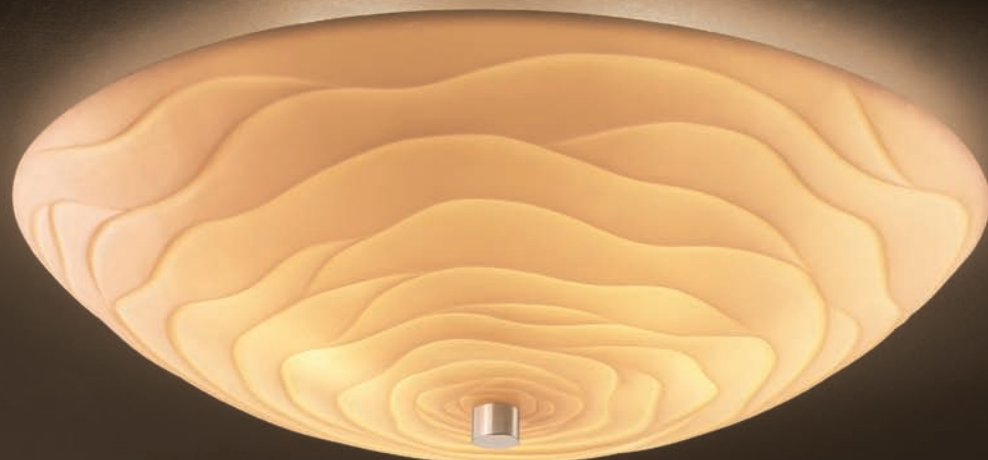

Shown: PNA-9672-35-WAVE-NCKL
Note: (6) 13W GU24 lamps included