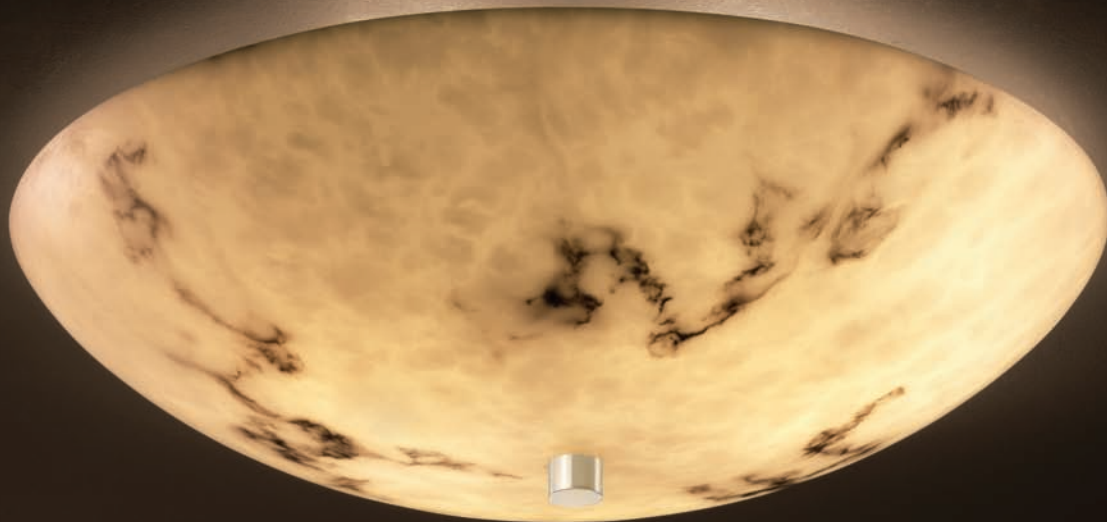

Shown: FAL-9672-35-NCKL
Note: (6) 13W GU24 lamps included