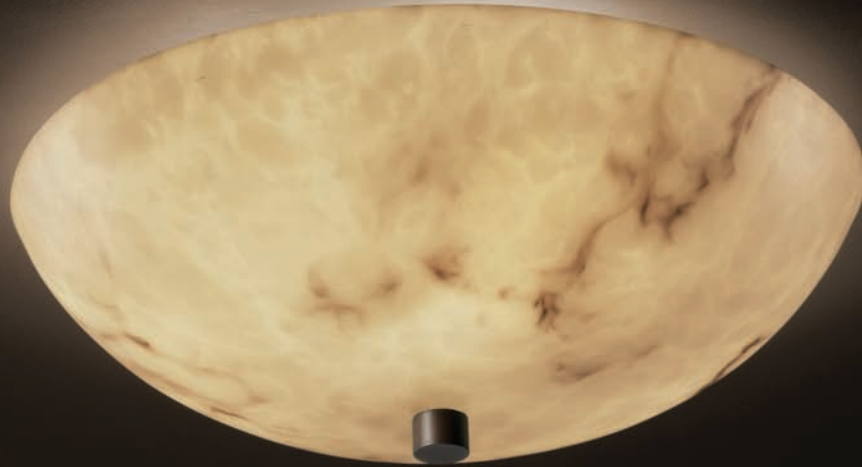

SEMI-FLUSH BOWLS: *ROUND WI FLUORESCENT LAMPING*

Shown: FAL-9671-35-DBRZ
Note: (3) 13W GU24 lamps included