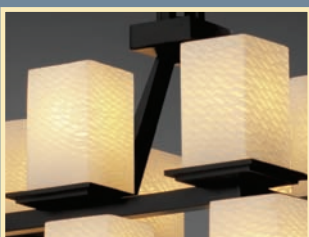

Fusion™
(FSN-)
Artisan Glass

Page 18