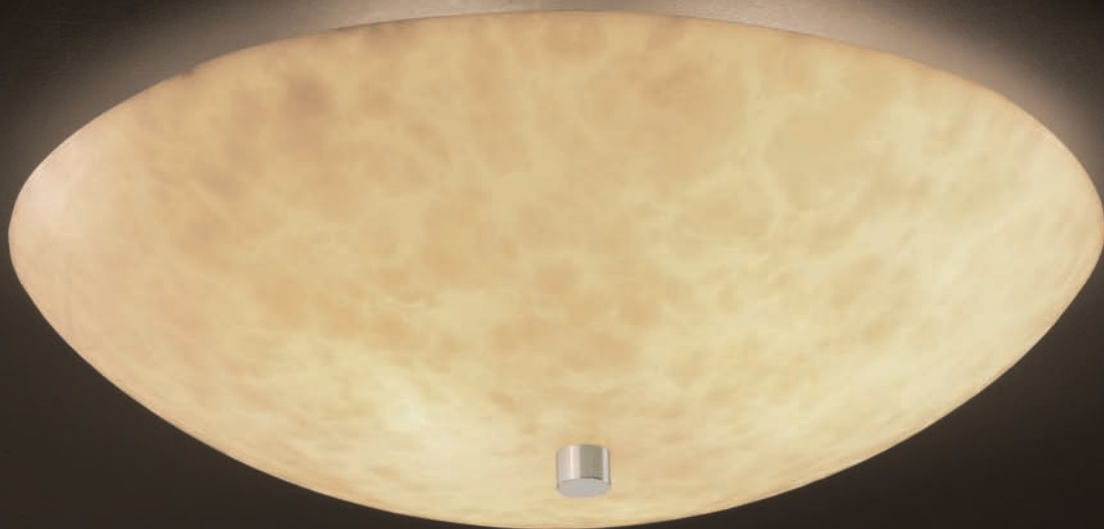

Shown: CLD-9672-35-NCKL
Note: (6) 13W GU24 lamps included