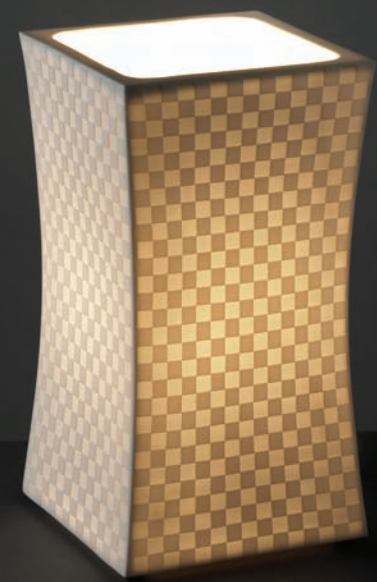

-OVAL      -WFAL

-PLET

Shown: POR-8872-OVAL  
Note: Translucent cord w/ in-line switch

Shown: POR-8871-WAVE  
Note: Translucent cord w/ in-line switch

Shown: POR-8870-CHKR  
Note: Translucent cord w/ in-line switch