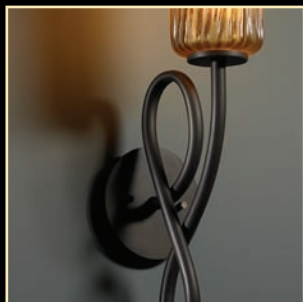

CAPELLINI FAMILY